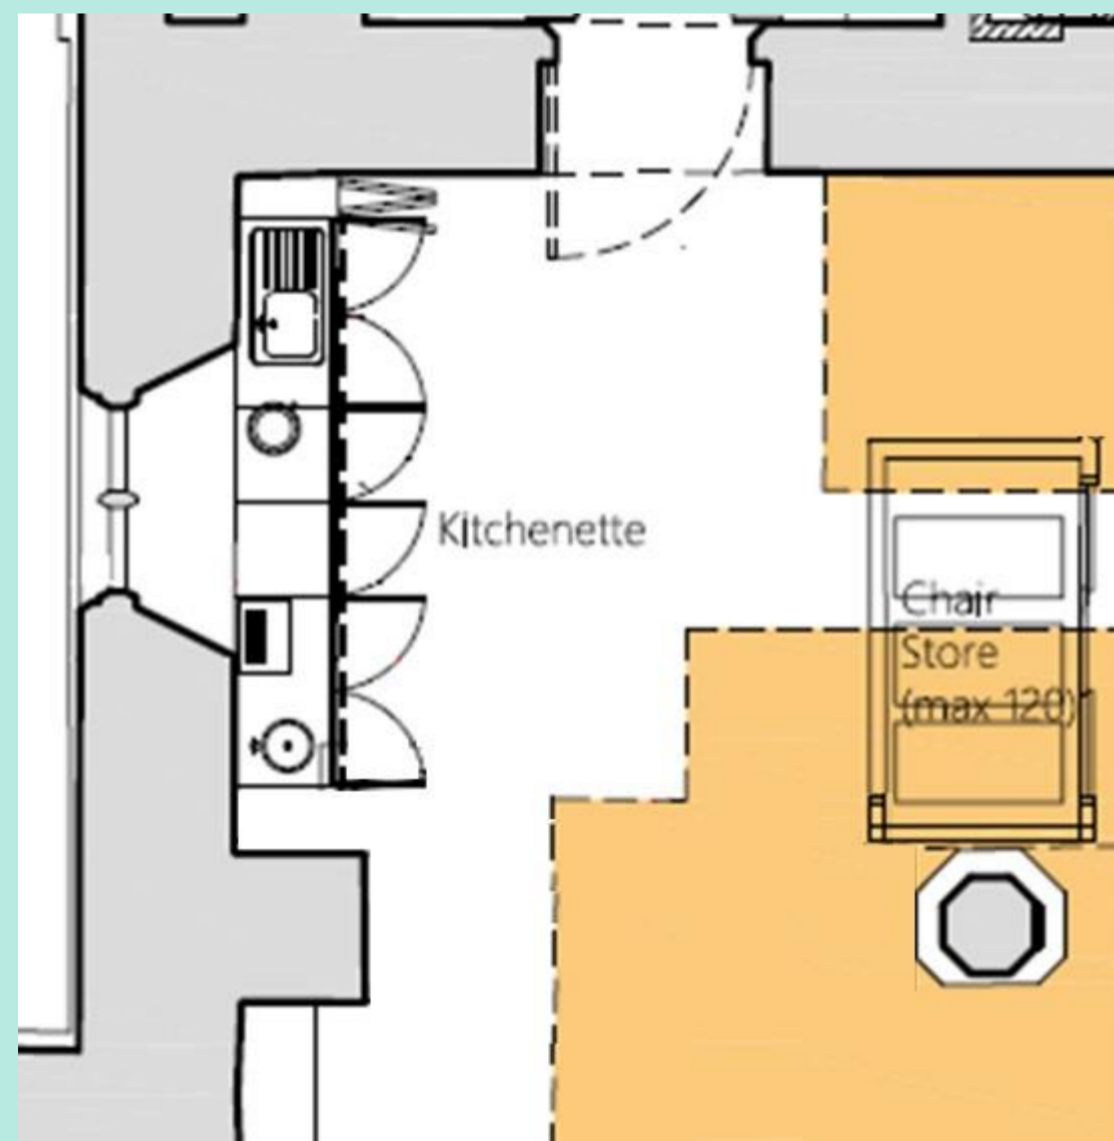

St Collen's Church Proposed Improvements

The vestry as it is at present.

Install a disabled toilet

A disabled toilet would be installed in the north end of what is presently the choir vestry. People would then be able to use this, either in services or during functions in the Church, without having to go over to the Church Hall and back.

The possible layout of the new toilet and one possibility of how it may look.

Install a small independent kitchen unit

The plan is to install a small fold away kitchen area, at the west end of the north aisle, where the font is presently located. The font would be re-sited in the nave next to the south entrance.

Pews in the north aisle would be removed, creating a usable space where people could stand or where chairs and tables could be put out.

Having the possibility to make drinks and food items independently of the kitchen in the Church Hall will increase the flexibility of use for both the Church and the Hall and allow different events to be hosted simultaneously.