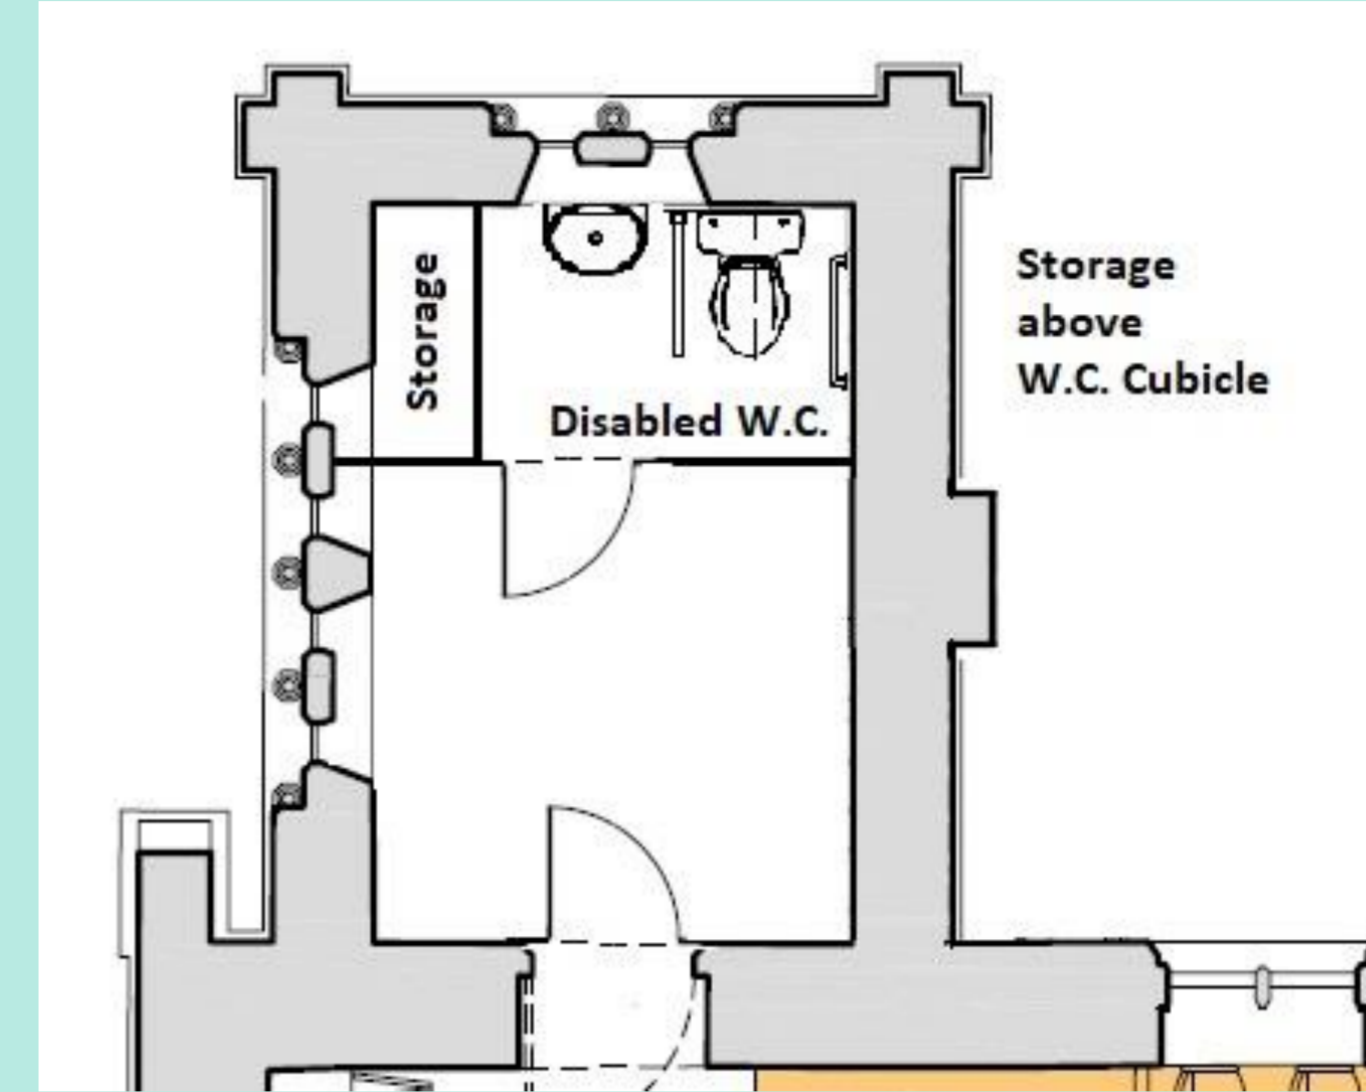

St Collen's Church Proposed Improvements

The vestry as it is at present.

Install a disabled toilet

A disabled toilet would be installed in the north end of what is presently the choir vestry. People would then be able to use this, either in services or during functions in the Church, without having to go over to the Church Hall and back.

The possible layout of the new toilet and one possibility of how it may look.

Install a small independent kitchen unit

The plan is to install a small fold away kitchen area, at the west end of the north aisle, where the font is presently located. The font would be re-sited in the nave next to the south entrance.

Pews in the north aisle would be removed, creating a usable space where people could stand or where chairs and tables could be put out.

Having the possibility to make drinks and food items independently of the kitchen in the Church Hall will increase the flexibility of use for both the Church and the Hall and allow different events to be hosted simultaneously.